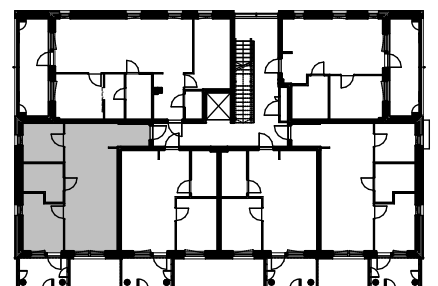

Duetto A ja B

3H+KT 57,0 m²

A9, A15, A21, A27, B36, B42, B48, B54

2. - 5. krs

2.12.2025

Mittakaava 1:100 5m