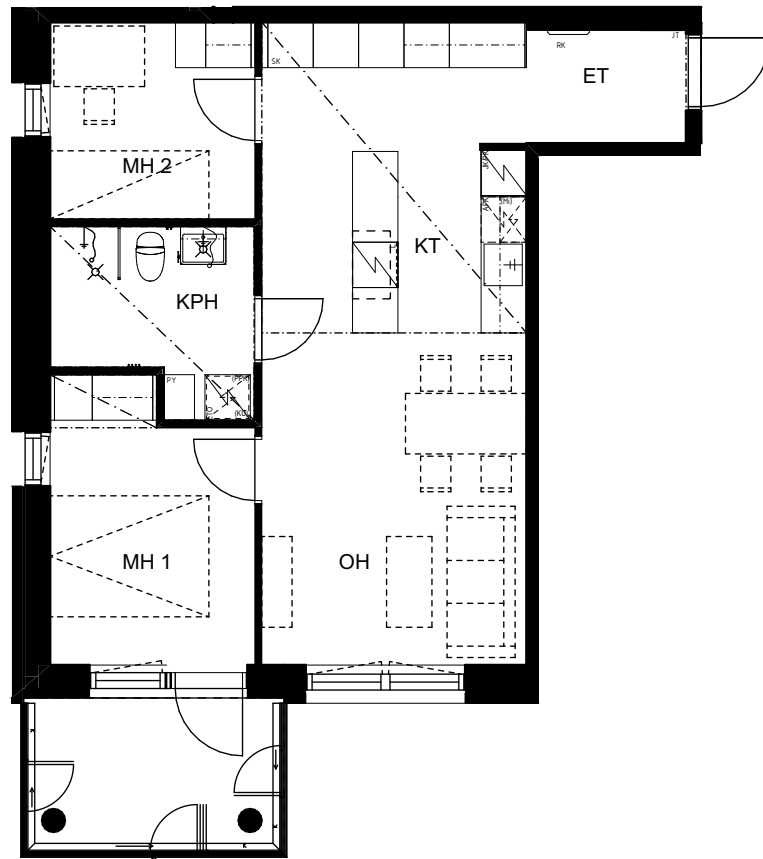

Duetto A ja B

3H+KT 57,0 m²

A9, A15, A21, A27, B36, B42, B48, B54

2. - 5. krs

2.12.2025

Mittakaava 1:100 5m