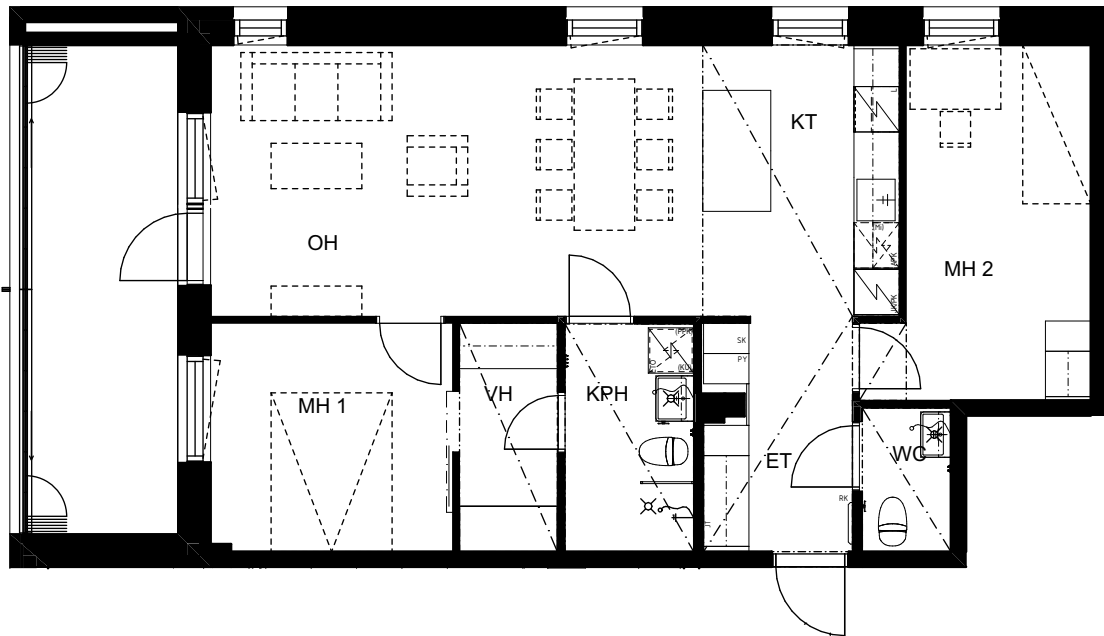

# Duetto A ja B

3H+KT 74,0 m<sup>2</sup>

A4, A10, A16, A22, B31, B37, B43, B49

2. - 5. krs

2.12.2025

Mittakaava 1:100 5m