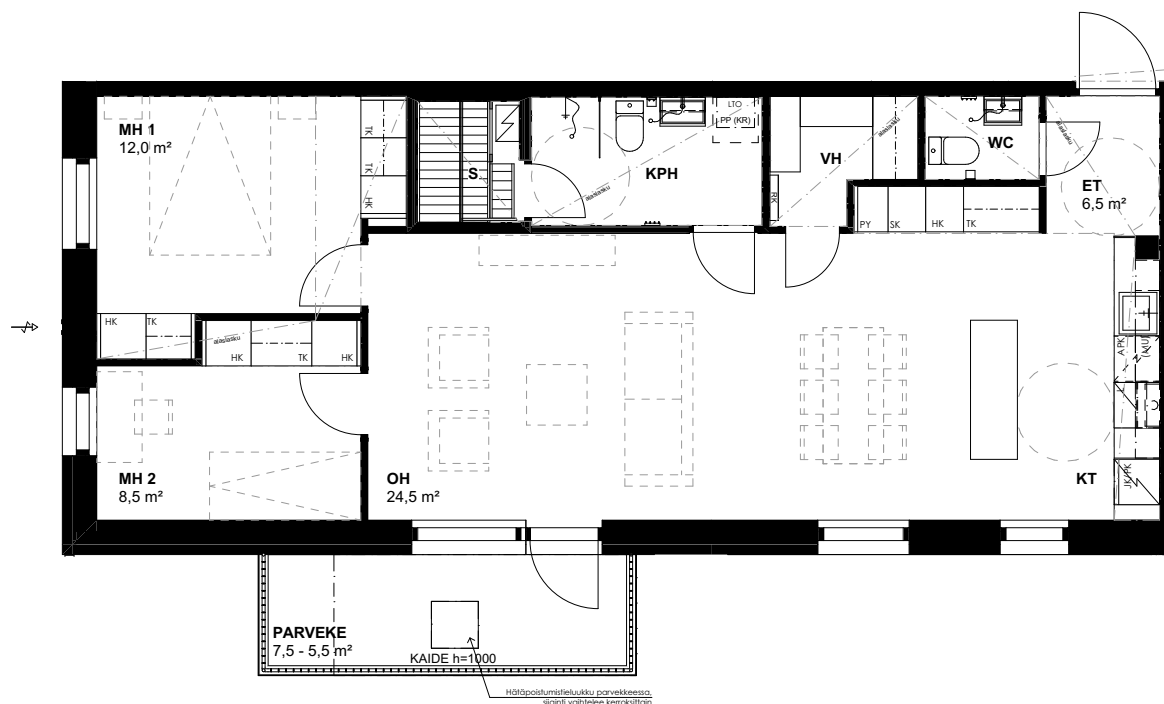

Vaso Kastanja os. Vallikatu 42

3H + KT + S 78,5 m²
TALO B

As 45 2.krs
As 53 3.krs
As 61 4.krs
As 69 5.krs