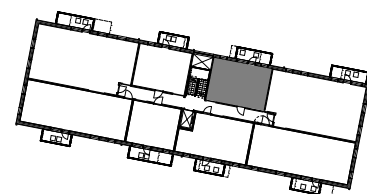

Vaso Kastanja os. Vallikatu 42

2H + KT 43,0 m²

TALO B

As 48 3.krs

As 56 4.krs

As 64 5.krs

Mittakaava 1:100 5 m