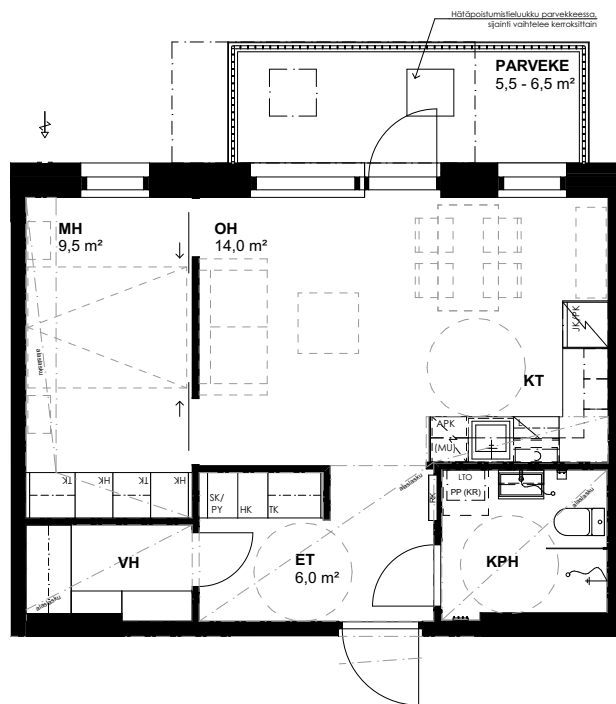

Vaso Kastanja os. Vallikatu 42

2H + KT 43,0 m²

TALO B

As 48 3.krs

As 56 4.krs

As 64 5.krs

Mittakaava 1:100 5 m