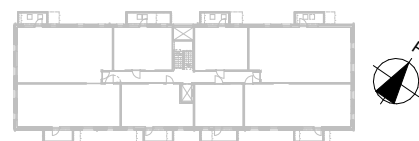

Vaso Kastanja os. Vallikatu 42

2H + KT 43,0 m²

TALO B

As 48 3.krs

As 56 4.krs

As 64 5.krs

Mittakaava 1:100 5 m