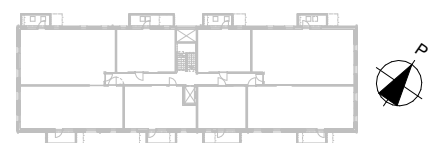

Vaso Kastanja os. Vallikatu 42

4H + KT + S 89,0 m²
TALO B

As 49 3.krs
As 57 4.krs
As 65 5.krs

Mittakaava 1:100 5 m