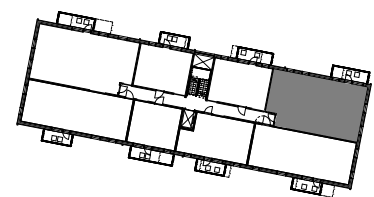

Vaso Kastanja os. Vallikatu 42

4H + KT + S 89,0 m²
TALO B

As 49 3.krs
As 57 4.krs
As 65 5.krs

Mittakaava 1:100 5 m