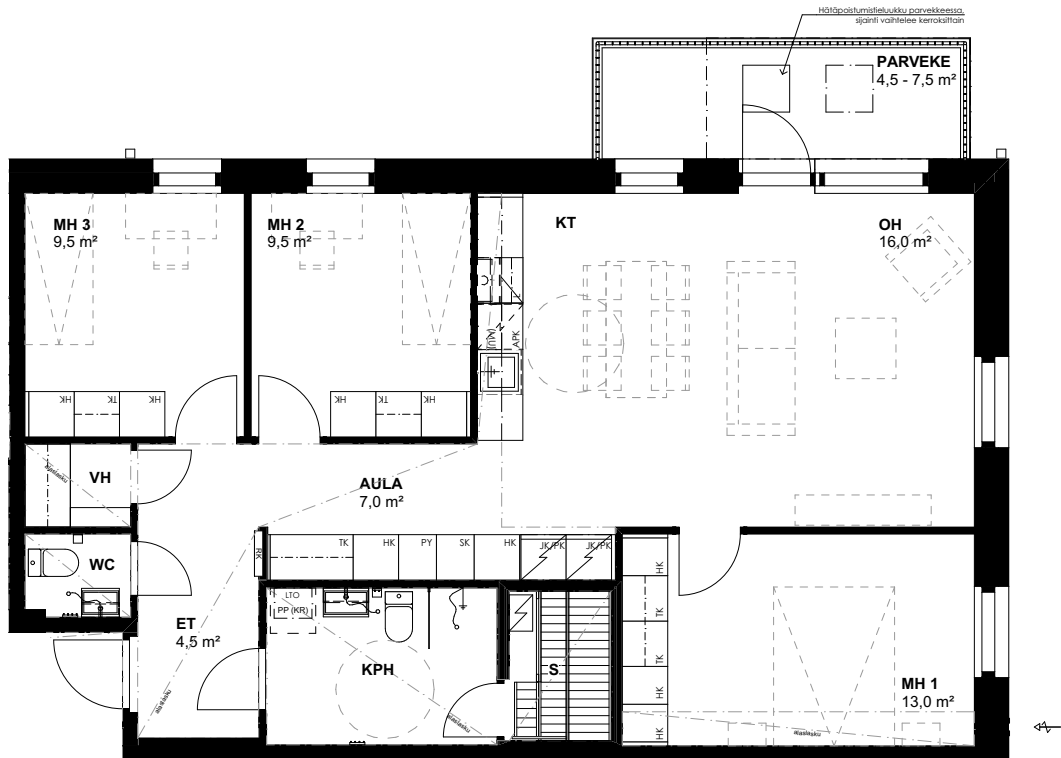

Vaso Kastanja os. Vallikatu 42

4H + KT + S 89,0 m²
TALO B

As 49 3.krs
As 57 4.krs
As 65 5.krs

Mittakaava 1:100 5 m