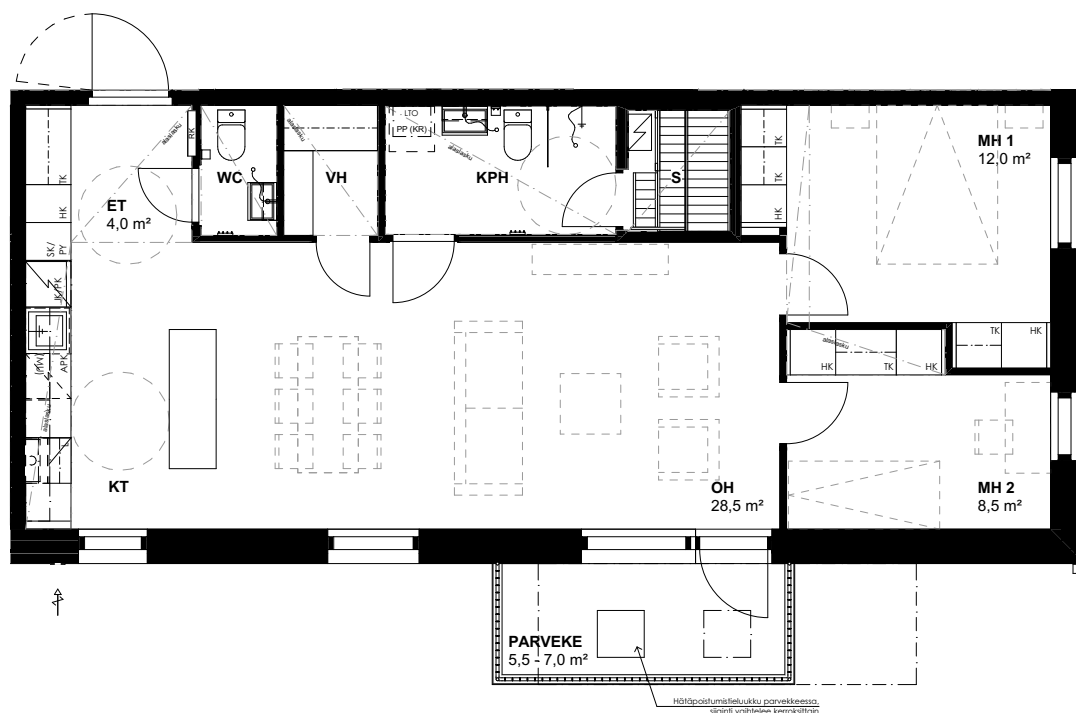

Vaso Kastanja os. Vallikatu 42

3H + KT + S 76,0 m²
TALO B

As 50 3.krs
As 58 4.krs
As 66 5.krs

Mittakaava 1:100 5 m