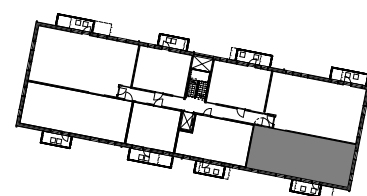

Vaso Kastanja os. Vallikatu 42

3H + KT + S 76,0 m²
TALO B

As 50 3.krs
As 58 4.krs
As 66 5.krs

Mittakaava 1:100 5 m