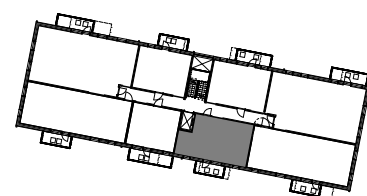

Vaso Kastanja os. Vallikatu 42

2H + KT + S
TALO B

48,5 m²

As 51 3.krs
As 59 4.krs
As 67 5.krs

Mittakaava 1:100 5 m