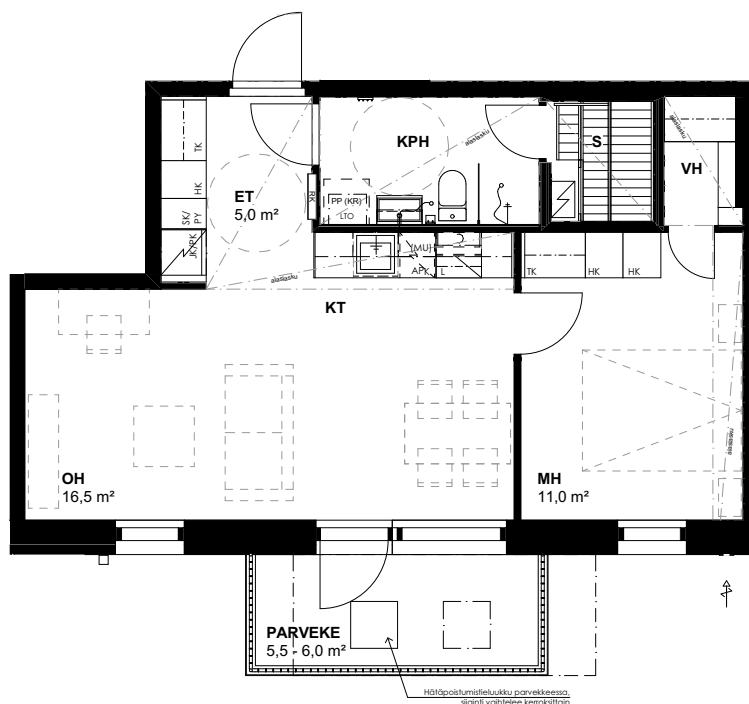

Vaso Kastanja os. Vallikatu 42

2H + KT + S
TALO B

48,5 m²

As 51 3.krs
As 59 4.krs
As 67 5.krs

Mittakaava 1:100 5 m