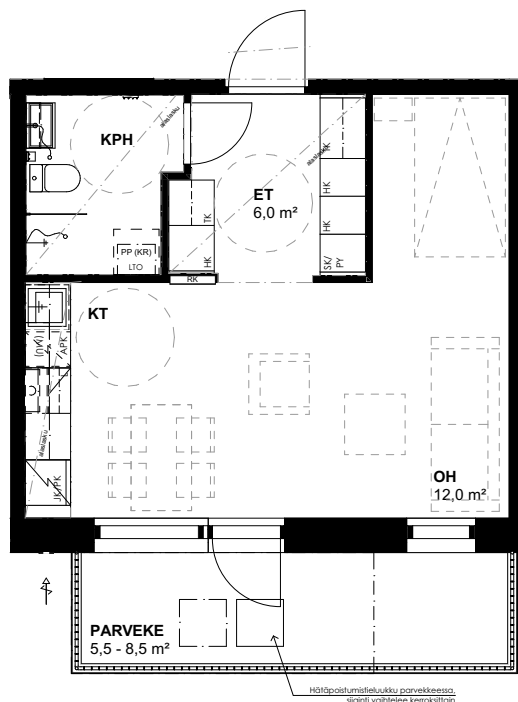

# Vaso Kastanja os. Vallikatu 42

1H + KT + ALK 36,0 m<sup>2</sup>  
TALO B

As 52 3.krs  
As 60 4.krs  
As 68 5.krs

Mittakaava 1:100 5 m