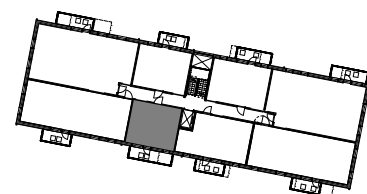

# Vaso Kastanja os. Vallikatu 42

1H + KT + ALK 36,0 m<sup>2</sup>  
TALO B

As 52 3.krs  
As 60 4.krs  
As 68 5.krs

Mittakaava 1:100 5 m