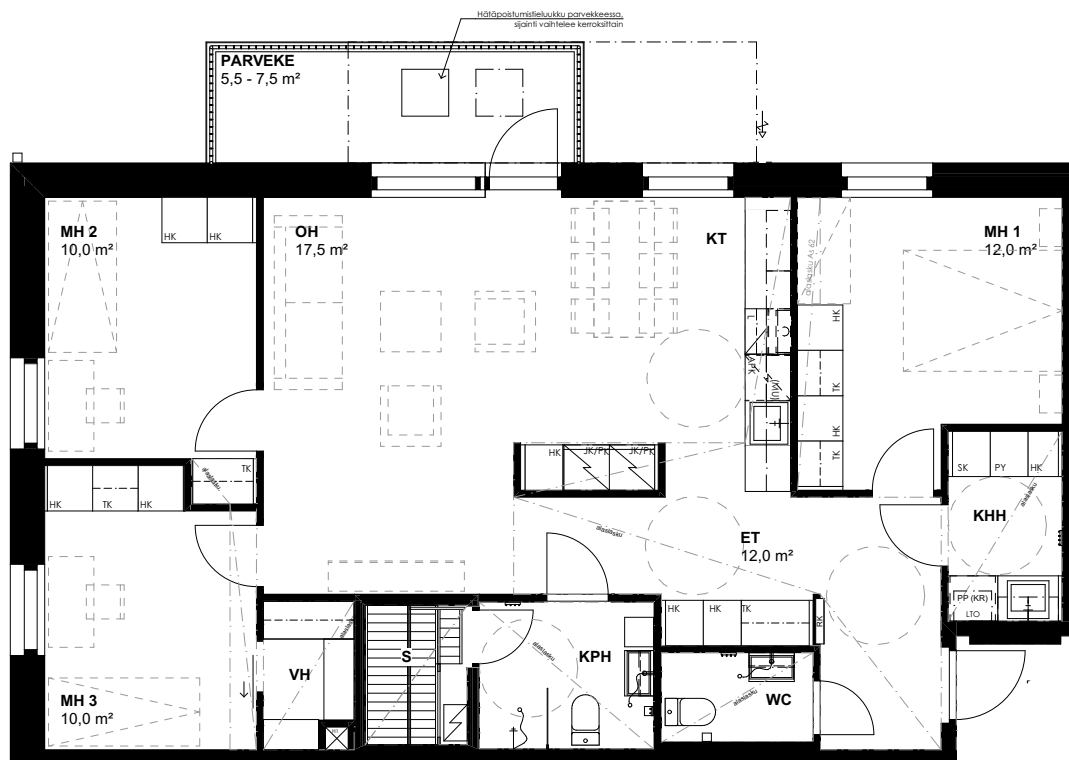

# Vaso Kastanja os. Vallikatu 42

4H + KT + S      95,0 m<sup>2</sup>  
TALO B

As 54    3.krs  
As 62    4.krs  
As 70    5.krs

Mittakaava 1:100      5 m