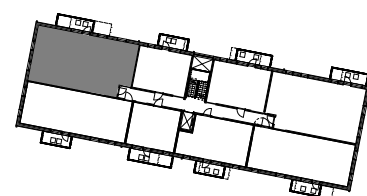

# Vaso Kastanja os. Vallikatu 42

4H + KT + S      95,0 m<sup>2</sup>  
TALO B

As 54    3.krs  
As 62    4.krs  
As 70    5.krs

Mittakaava 1:100      5 m