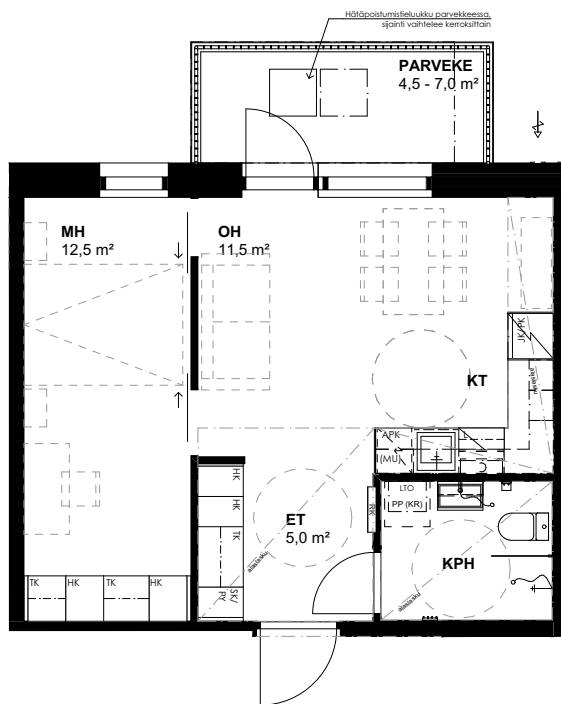

Vaso Kastanja os. Vallikatu 42

2H + KT 39,0 m²
TALO B

As 55 3.krs
As 63 4.krs
As 71 5.krs

Mittakaava 1:100 5 m