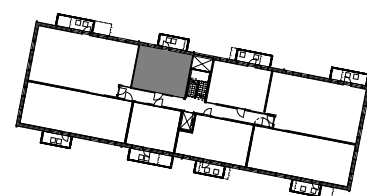

Vaso Kastanja os. Vallikatu 42

2H + KT 39,0 m²
TALO B

As 55 3.krs
As 63 4.krs
As 71 5.krs

Mittakaava 1:100 5 m