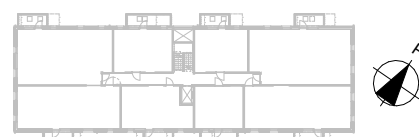

Vaso Kastanja os. Vallikatu 42

2H + KT 39,0 m²
TALO B

As 55 3.krs
As 63 4.krs
As 71 5.krs

Mittakaava 1:100 5 m