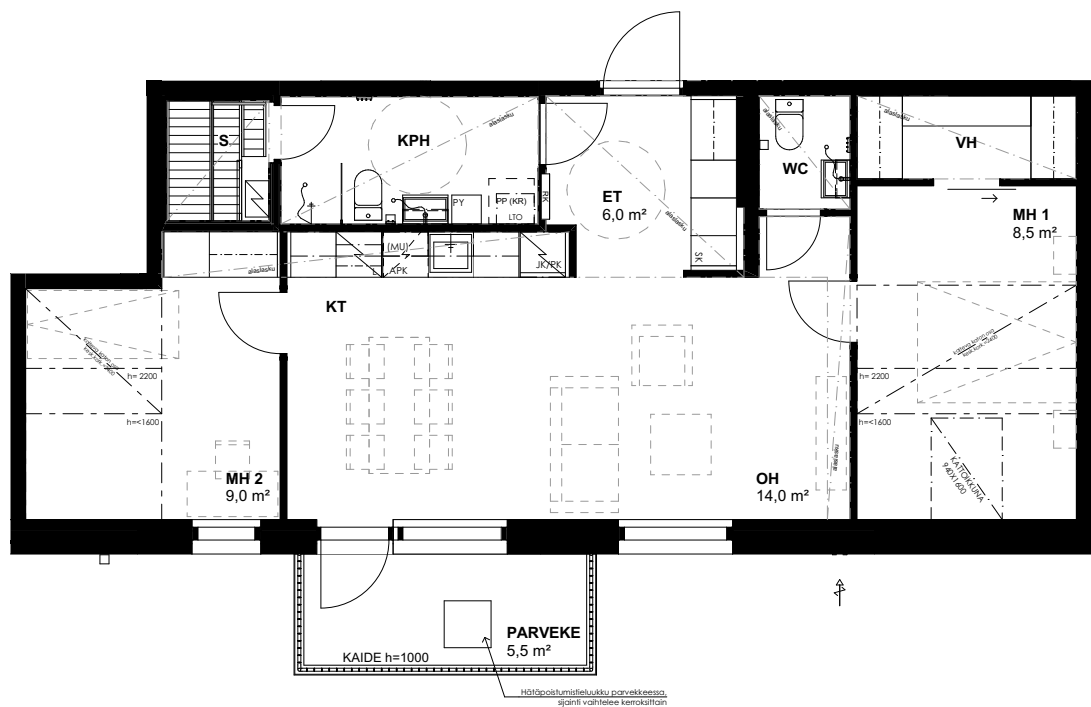

Vaso Kastanja os. Vallikatu 42

3H + KT + S 66,0 m²
TALO B

As 74 6.krs

Mittakaava 1:100 5 m