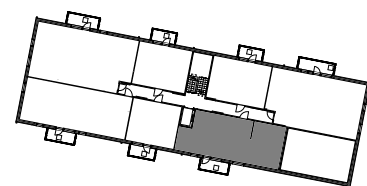

Vaso Kastanja os. Vallikatu 42

3H + KT + S 66,0 m²
TALO B

As 74 6.krs

Mittakaava 1:100 5 m